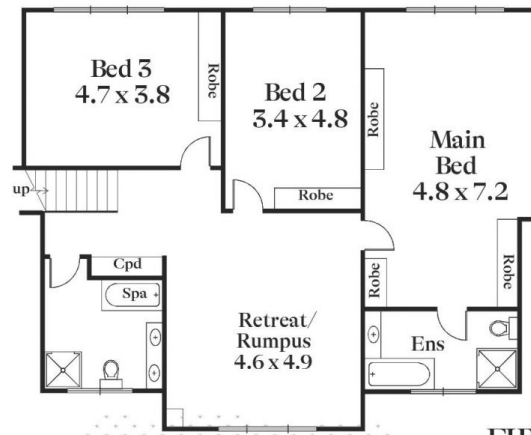

**Leasing Team**  
**(02) 9449 5511**

[For full version visit the website](#)

FIRST FLOOR

LOWER GROUND

GROUND FLOOR

**Land: 845m<sup>2</sup>**  
**Residence: 347m<sup>2</sup>**

**Luschwitz**  
REAL ESTATE

Plans are intended as a guide only. No representations or warranties of any nature whatsoever are given or intended and any person using this information should always rely on their own enquiries.