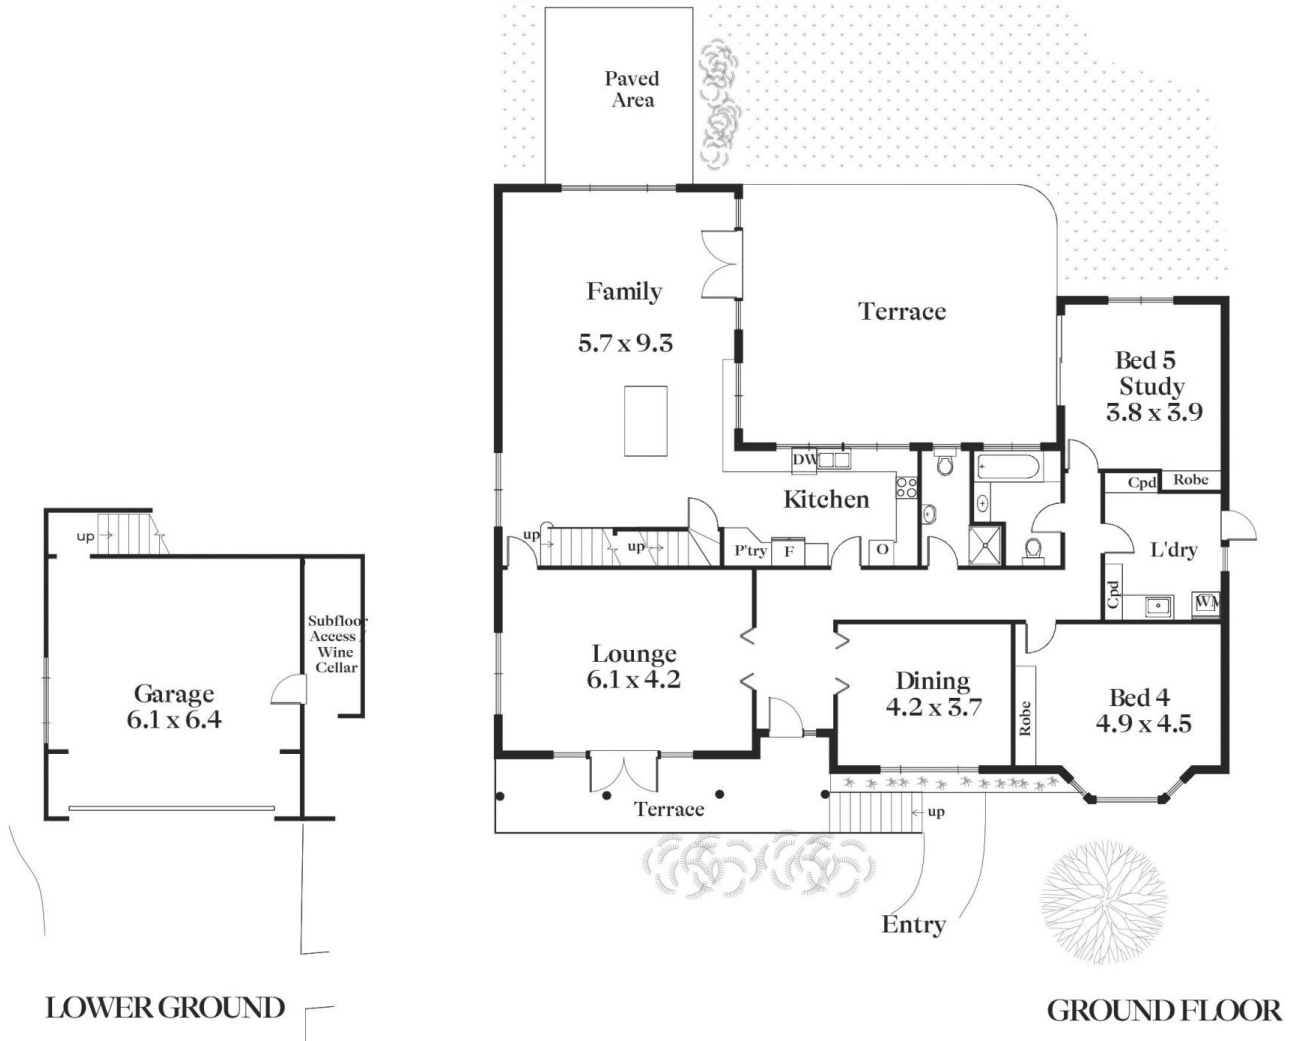

The gourmet designer kitchen, equipped with the finest appliances, awaits your culinary explorations. It effortlessly flows into a generously sized family room, making it a hub

**Type** : House

**View** : <https://www.luschwitz.com.au/8253355>

**Leasing Team**  
**(02) 9449 5511**

[For full version visit the website](#)

FIRST FLOOR

LOWER GROUND

GROUND FLOOR

**Land: 845m<sup>2</sup>**  
**Residence: 347m<sup>2</sup>**

**Luschwitz**  
REAL ESTATE

Plans are intended as a guide only. No representations or warranties of any nature whatsoever are given or intended and any person using this information should always rely on their own enquiries.