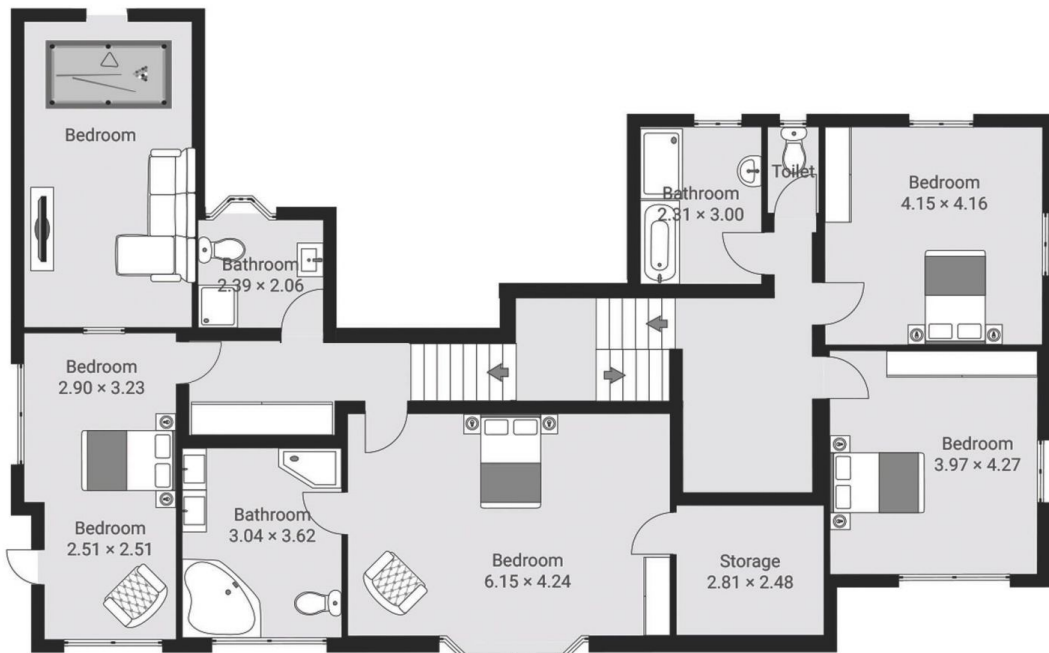

Sparkling Swimming Pool: Dive into a world of refreshment

Type : House
Building Size : 400 sqm
Land Size : 1753 sqm
View : <https://www.luschwitz.com.au/7293343>

Josh Luschwitz
+612 9449 5511

Leasing Team
(02) 9449 5511

[For full version visit the website](#)

Land: abt 1753m²
 Residence: abt 400m²

Plans are intended as a guide only. No representations or warranties of any nature whatsoever are given or intended and any person using this information should always rely on their own enquiries.