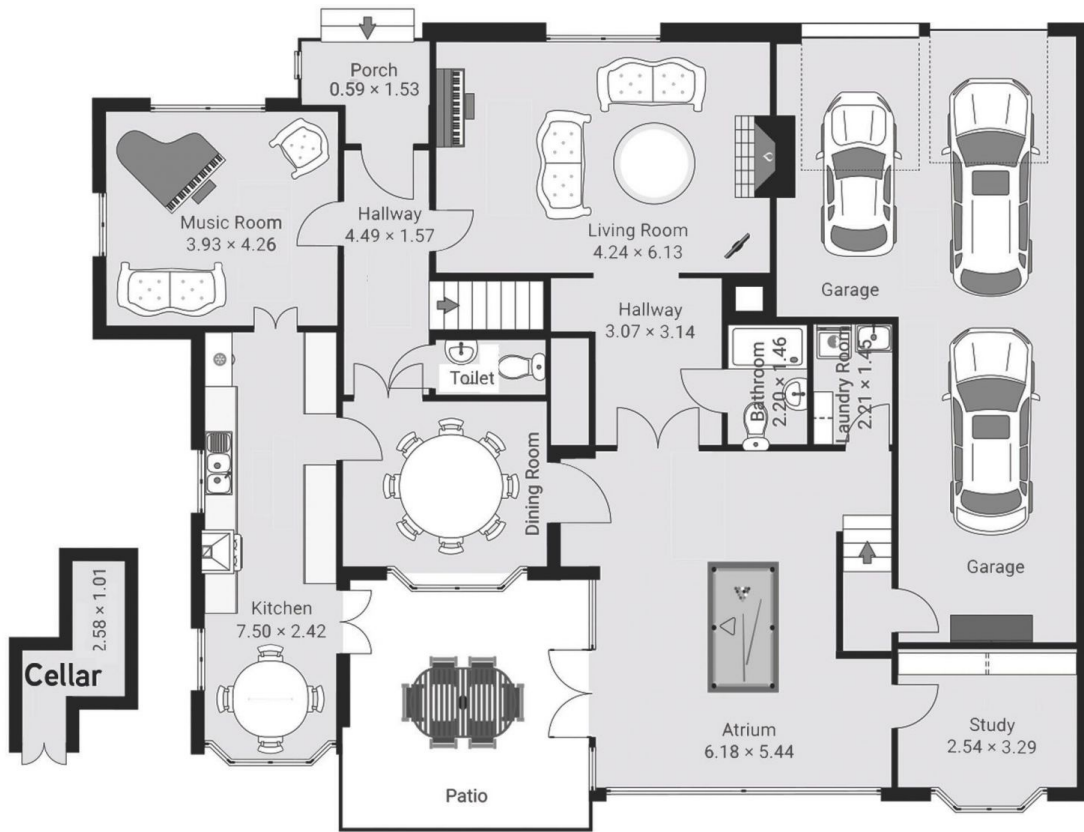

Sparkling Swimming Pool: Dive into a world of refreshment

Type : House
Building Size : 400 sqm
Land Size : 1753 sqm
View : <https://www.luschwitz.com.au/7293343>

Josh Luschwitz
+612 9449 5511

Leasing Team
(02) 9449 5511

[For full version visit the website](#)

Land: abt 1753m²
 Residence: abt 400m²

Plans are intended as a guide only. No representations or warranties of any nature whatsoever are given or intended and any person using this information should always rely on their own enquiries.