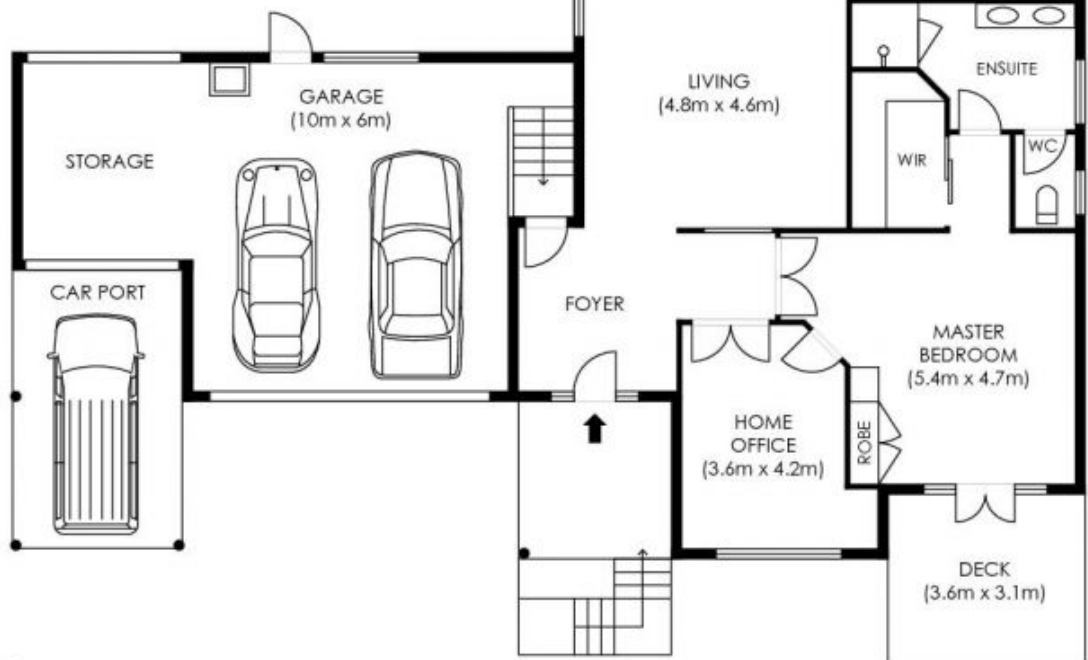

Unique is so many ways:  
- The instant you walk up the terracotta steps to the front

**Type** : House  
**Land Size** : 1000 sqm  
**View** : <https://www.luschwitz.com.au/4569944>

**Josh Luschwitz**  
**+612 9449 5511**

**John Luschwitz**  
**+612 9449 5511**

[For full version visit the website](#)

**SITE PLAN**  
not to scale

**INTERNAL AREA**  
**APPROX = 311 sqm**

Plans are intended as a guide only. No representations or warranties of any nature whatsoever are given or intended and any person using this information should always rely on their own enquiries.