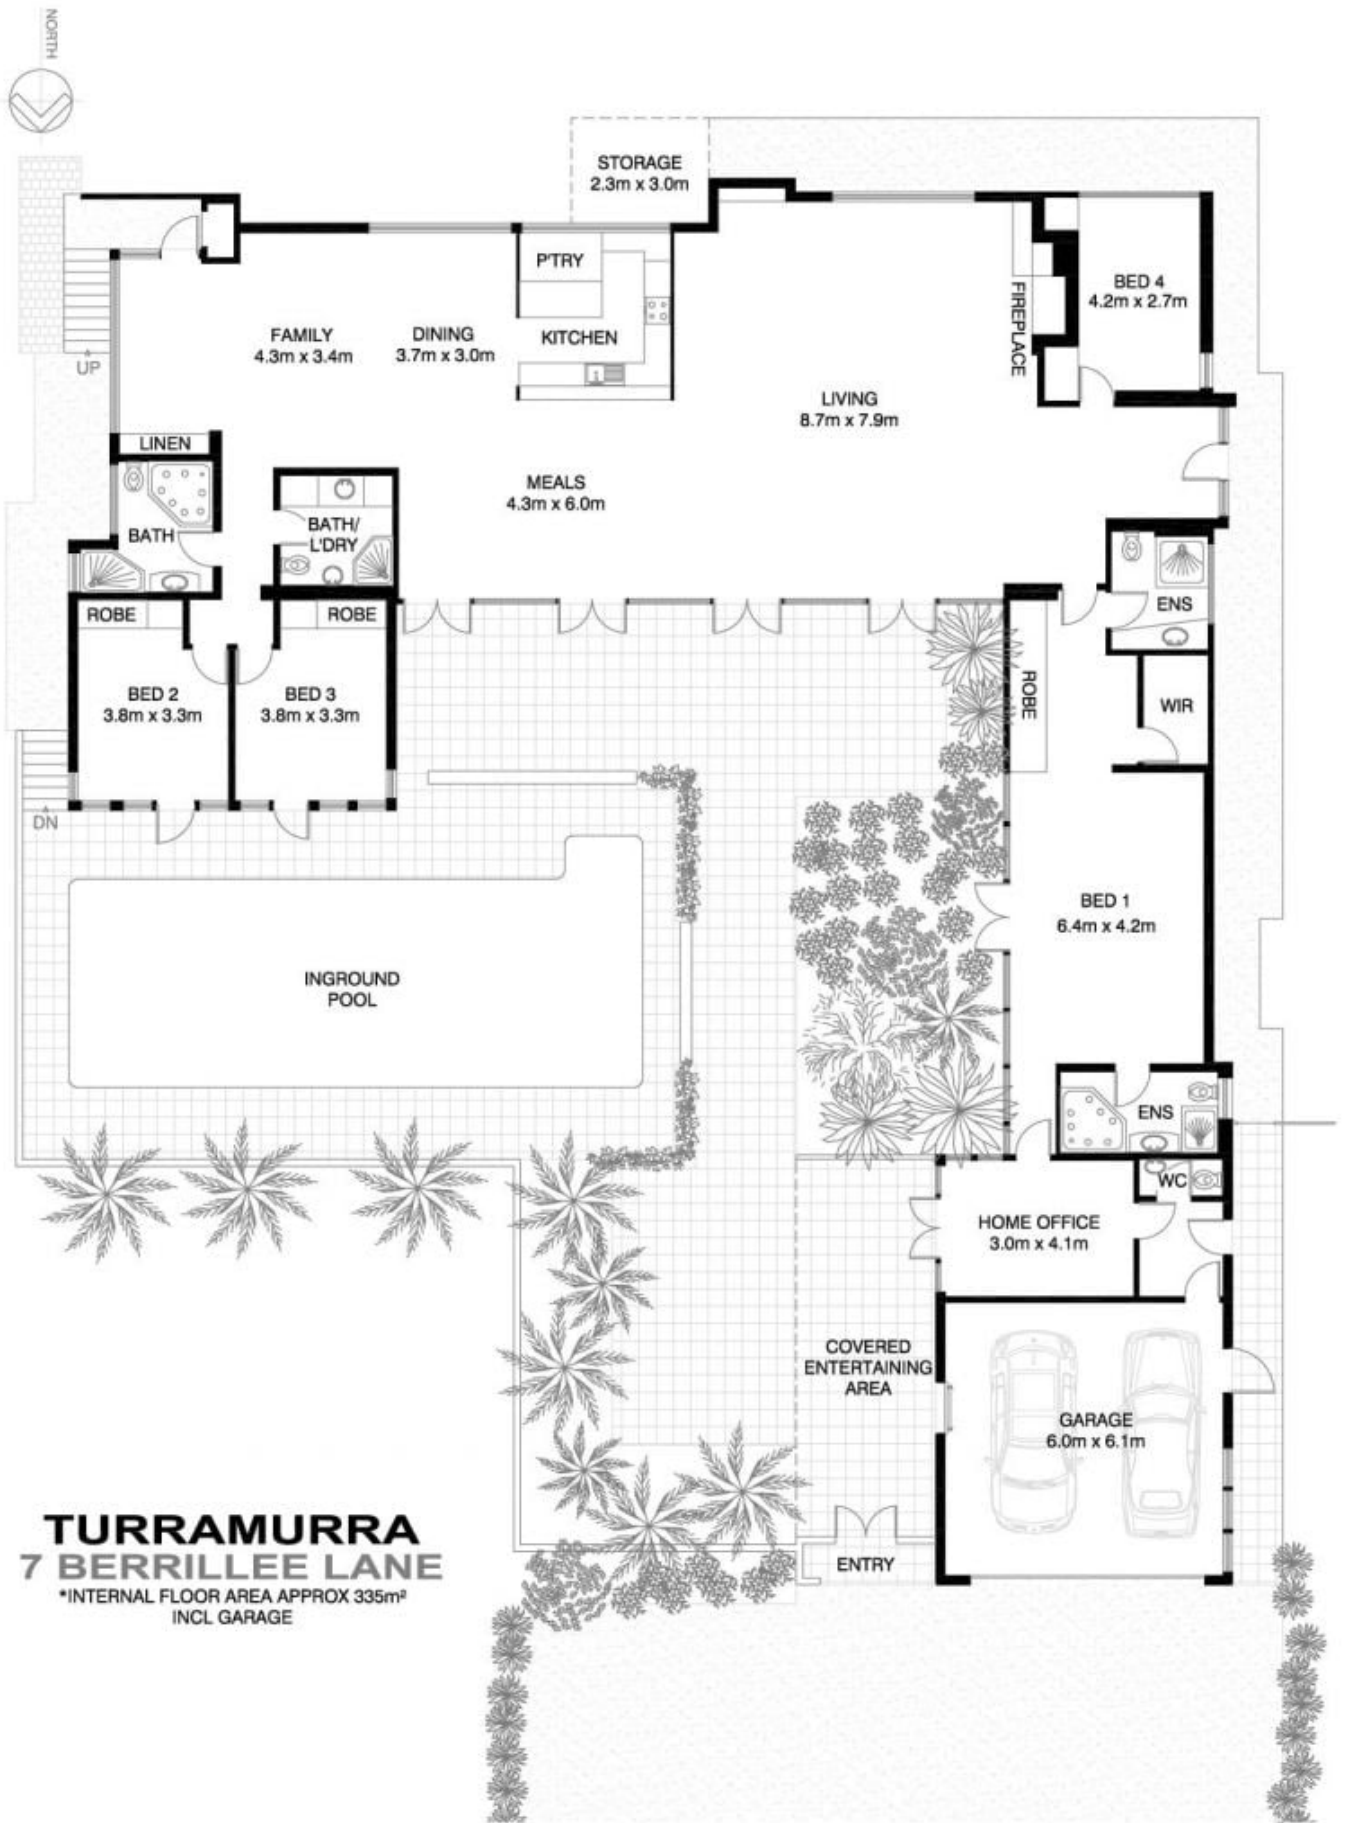

7 Berrillee Lane Turramurra NSW

4 🏠 4 🚗 2 🚗

Award winning architect Bruce Rickard created this inspirational masterpiece. Impressed by Frank Lloyd Wright's work, Bruce has incorporated spacious open plan areas which flow to alfresco entertaining, the outdoor living and a private heated swimming pool. Rickard won the Royal Australian Institute of Architects design awards in 1972, 1977, 1983, 1992 and 2009. Designed to capture the sought after north aspect the residence features vast open plan living with high ceilings, an abundance of natural light and a central log fireplace. Designer kitchen and bathrooms with 4 bedrooms (built-ins) plus home office with separate entrance and powder room. Main bedroom has his & hers en-suite bathrooms. Includes monitored front gate, r/c air conditioning, auto double garage with internal access, remote control awnings

[For full version visit the website](#)

Type : House

View : <https://www.luschwitz.com.au/4569556>

John Luschwitz
+612 9449 5511

Josh Luschwitz
+612 9449 5511

*NOTE: ALL DIMENSIONS SHOWN ARE APPROXIMATE AND SHOULD ONLY BE USED AS A GUIDE. NOT TO SCALE.